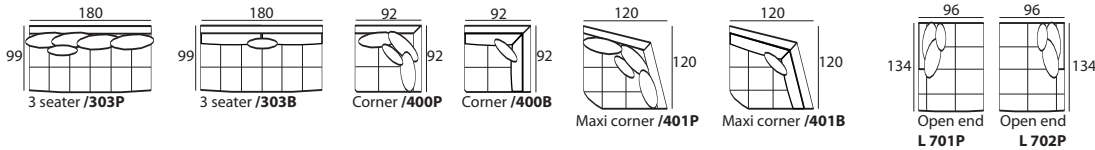

Single parts