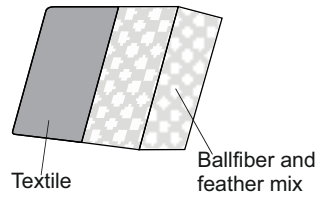

Liza

Suva

Comfort

Comfort

Legs

Legs