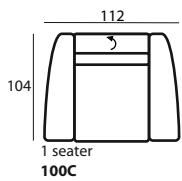

Arthur

Fabric: Bronco-antracit

Sets

Comfort

Legs