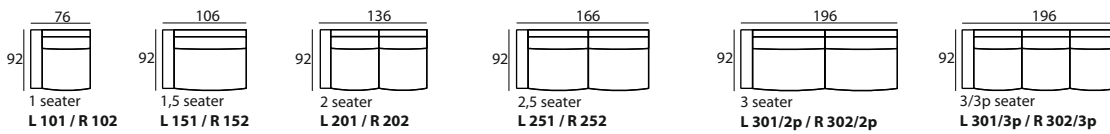

Nordic

dimensions with Share armrest

Fabric: West-granitt

Single parts

Half-sets

Comfort

Legs