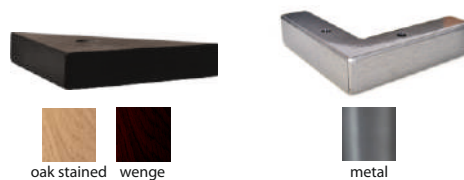

Arthur

Fabric: Bronco-antracit

Sets

Comfort

Legs