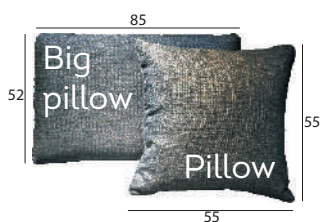

Choose pillow

Choose accessories