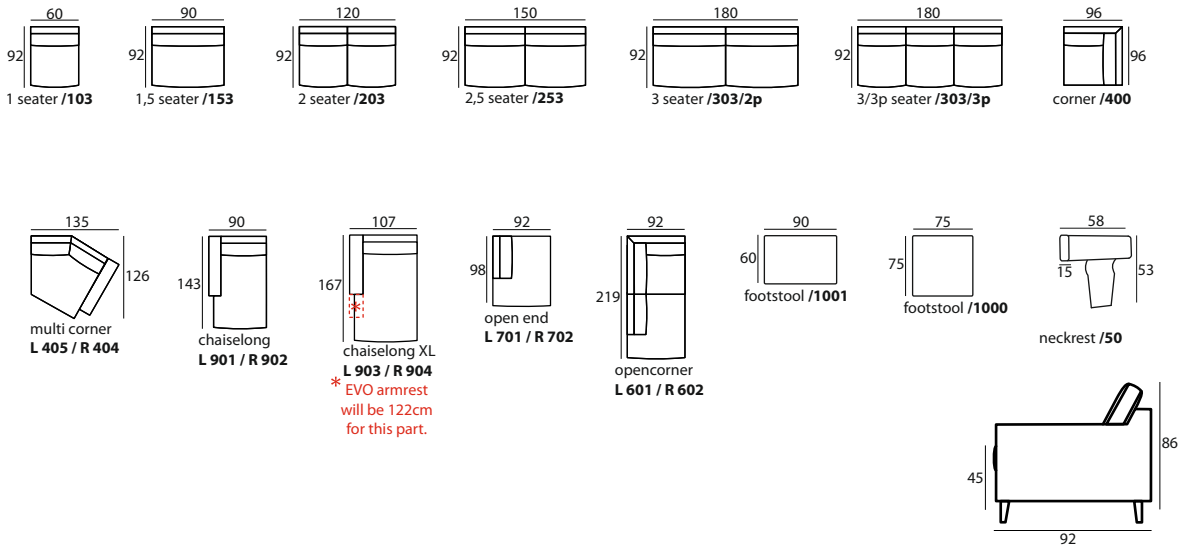

Single parts

Half-sets