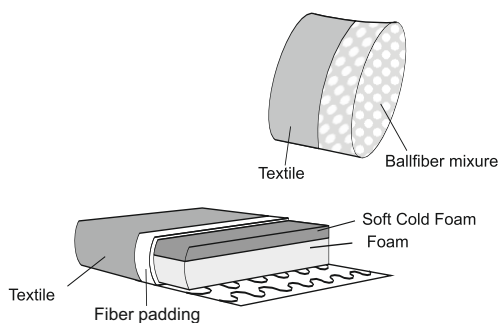

Comfort

Legs