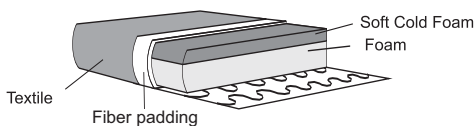

Comfort

Legs