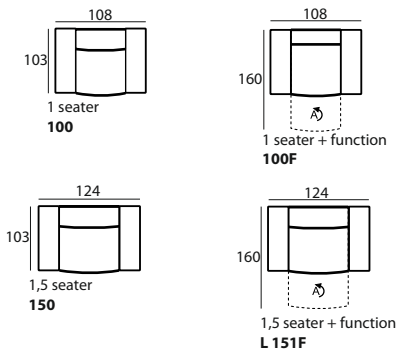

Mantanas

Single parts

Half-sets

Sets

Armrests

Comfort

Legs