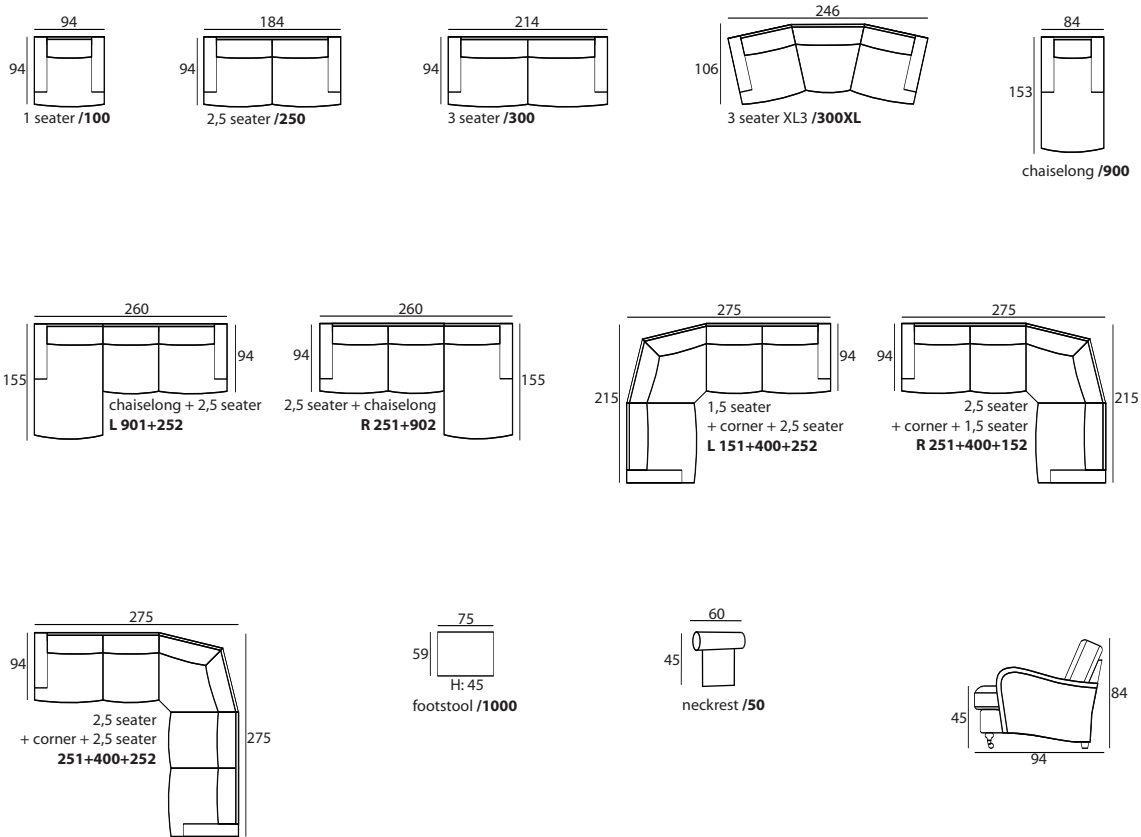

Notting hill

Fabric: West-beige

Sets

Comfort

Legs