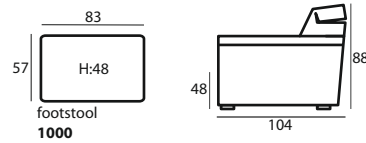

Arthur

Fabric: Bronco-antracit

Sets

Comfort

Legs