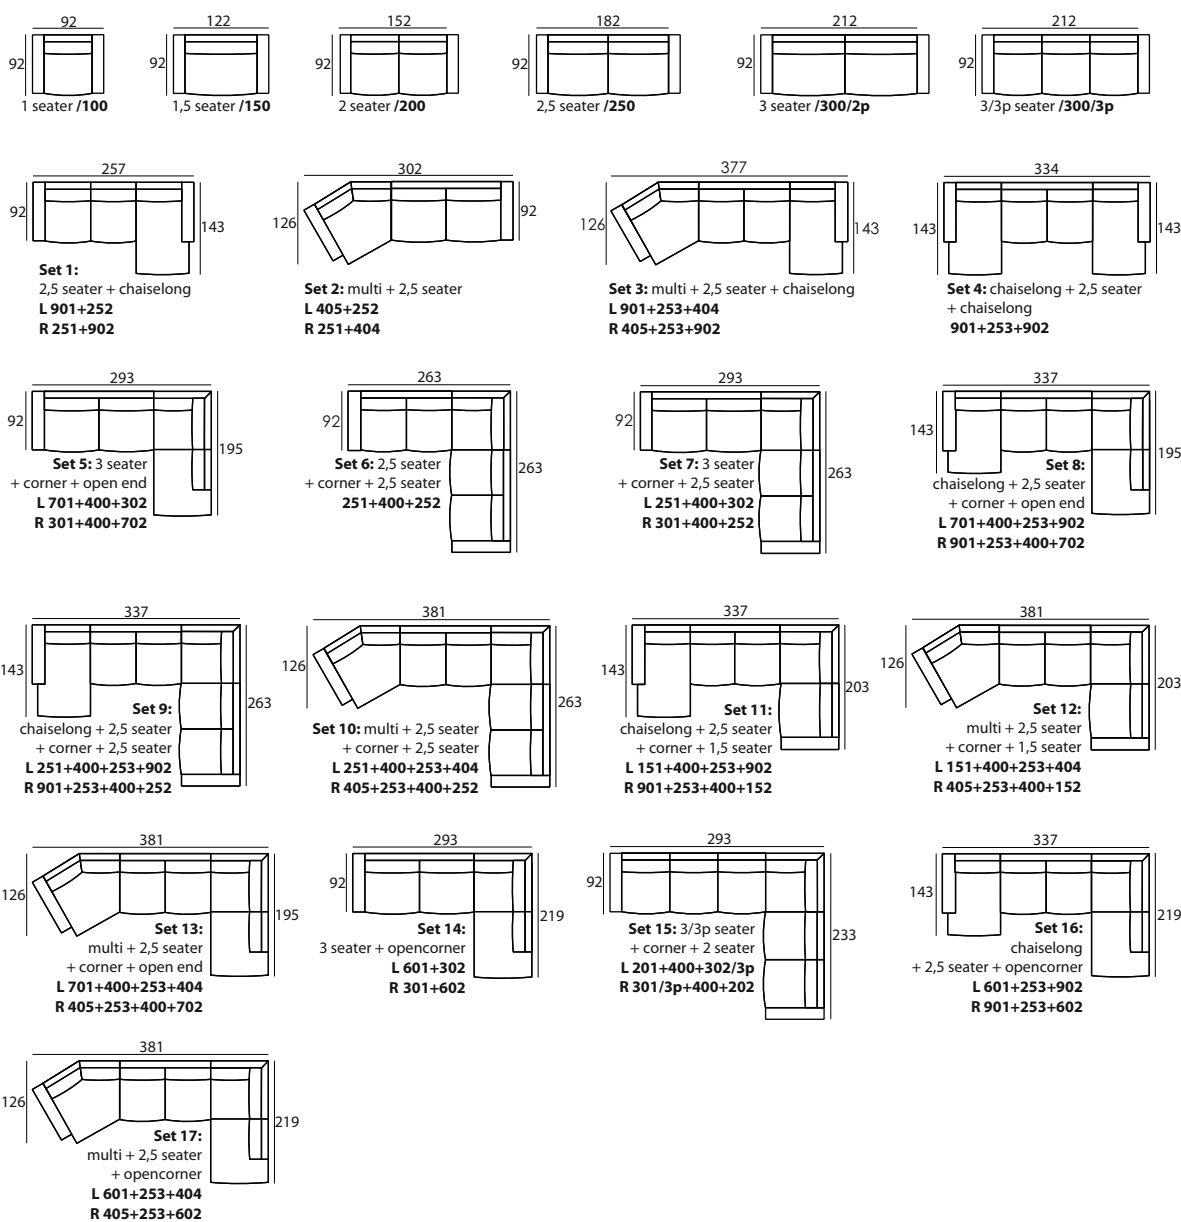

Combinations