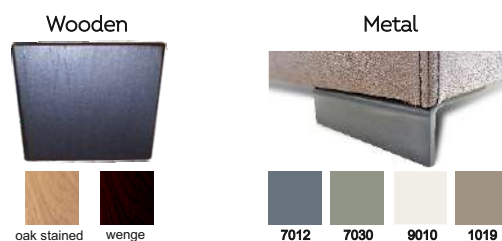

Mirage

Single parts

Comfort

Legs