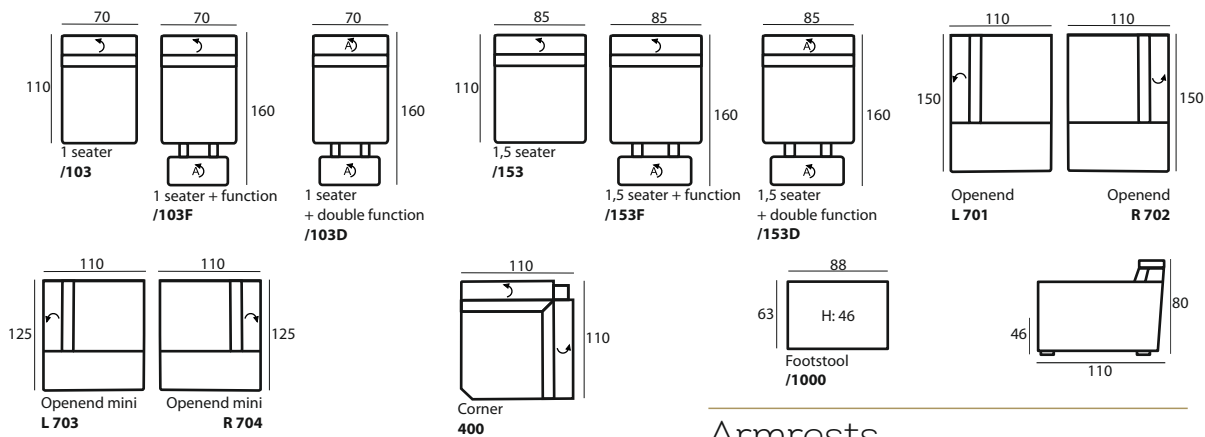

Single parts

Armrests