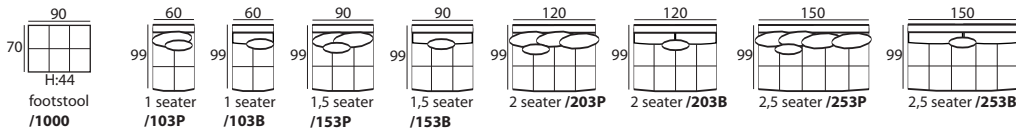

Single parts