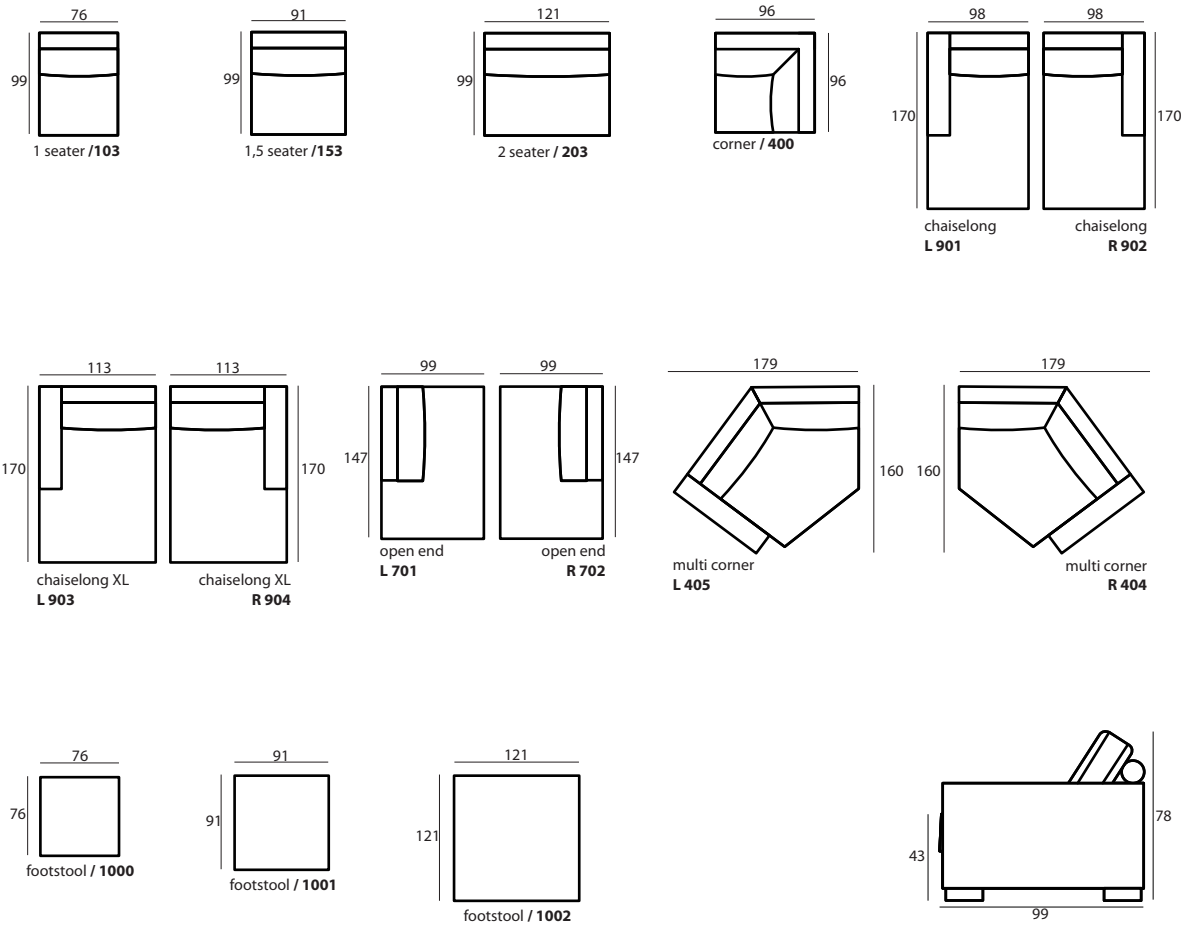

Single parts