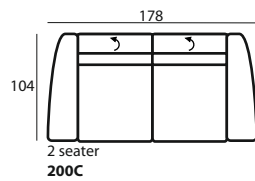

Arthur

Fabric: Bronco-antracit

Sets

Comfort

Legs