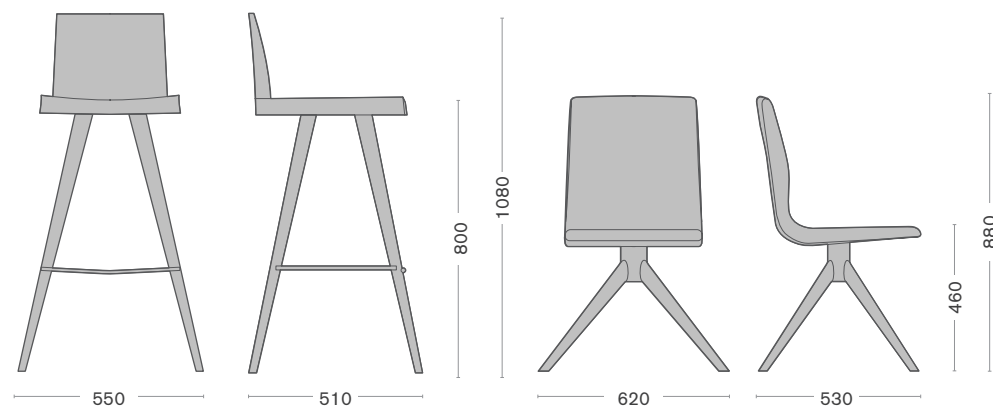

Ha un'immagine sobria eppure giocosa la sedia con scocca in poliuretano e base a quattro razze in metallo, anche in versione sgabello.

This chair with polyurethane carcass and four-ray metal spider base has a sober but playful air. Also available as a stool.

F in questa pagina / on this page:

metallo nero opaco
tessuto Master 600 e 702
matt black metal
fabric: Master 600 e 702

a destra / right:

struttura metallo nero opaco
tessuto Reginarca 402 e 705
matt black metal
fabric: Reginarca 402 e 705